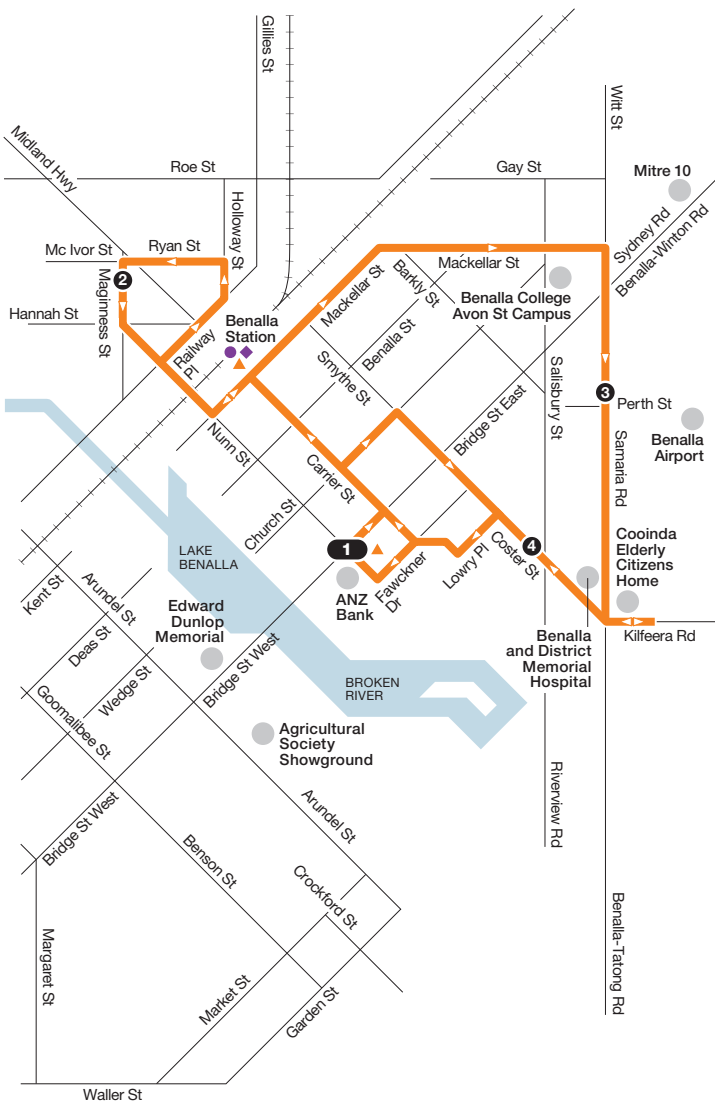

Benalla East

Route 2

via Carrier St > Mackellar St > Samaria Rd

150714

NORTH

- Bus route
- V/Line train station
- Connecting V/Line coach
- Connecting bus
- Train line
- Terminus
- Major stop

For more information visit ptv.vic.gov.au or call 1800 800 007 (6am – midnight daily)

MAP NOT TO SCALE
© Public Transport Victoria 2014